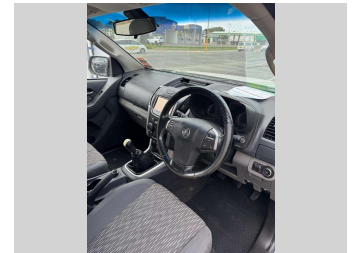

2016 Holden Colorado 4x4 LTvD/Cab 2.8

Purchase Price **$25,995**
Includes GST, Registration & Licensing

Finance may be available on this vehicle. Ask one of our friendly staff for more information.

Gain peace of mind with Mechanical Breakdown Insurance. **Ask us how.**

Top features

- » Air Conditioning
- » Alloy wheels
- » Central Locking
- » Electric Mirrors
- » Electric windows
- » Hands free phone capab...
- » keyless entry
- » Keyless Entry
- » NZ NEW
- » Parking Sensors
- » Power steering
- » Power windows
- » Reverse sensors

Body Style
4 door, Ute

Odometer
74,267 km

Engine
2800 cc, Internal Combustion

Fuel Type
Diesel

Transmission
6-Speed Manual, 4WD

Wheels
Factory Alloys

VIN
-

Interior
Blue-Grey, Cloth

Safety

Based on 2023 UCSR rating for 12-20 models

Reg No.
QSD344

Ext Colour
White

History
-

Seats
5 seats, Cloth

CO2 Emissions
★ ★ ☆ ☆ ☆ ☆
242 grams/km

Energy Economy
★ ★ ☆ ☆ ☆ ☆
Annual fuel cost of $3,610
9.1L per 100km

Cost per year is an estimate based on diesel price of $2.00 per litre and an average distance of 14000 km. Includes Road User Charges (RUC). Emissions and Energy Economy figures standardised to 3P WLTP.

Stock ID: 1752