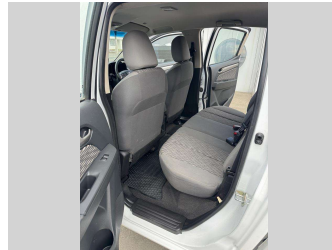

2016 Holden Colorado 4x4 LTvD/Cab 2.8

Purchase Price **$25,995**
Includes GST, Registration & Licensing

Finance may be available on this vehicle. Ask one of our friendly staff for more information.

Gain peace of mind with Mechanical Breakdown Insurance. **Ask us how.**

Top features

- » Air Conditioning
- » Alloy wheels
- » Central Locking
- » Electric Mirrors
- » Electric windows
- » Hands free phone capab...
- » keyless entry
- » Keyless Entry
- » NZ NEW
- » Parking Sensors
- » Power steering
- » Power windows
- » Reverse sensors

Body Style
4 door, Ute

Odometer
74,267 km

Engine
2800 cc, Internal Combustion

Fuel Type
Diesel

Transmission
6-Speed Manual, 4WD

Wheels
Factory Alloys

VIN
-

Interior
Blue-Grey, Cloth

Safety

Based on 2023 UCSR rating for 12-20 models

Reg No.
QSD344

Ext Colour
White

History
-

Seats
5 seats, Cloth

CO2 Emissions
★ ★ ☆ ☆ ☆ ☆
242 grams/km

Energy Economy
★ ★ ☆ ☆ ☆ ☆
Annual fuel cost of $3,610
9.1L per 100km

Cost per year is an estimate based on diesel price of $2.00 per litre and an average distance of 14000 km. Includes Road User Charges (RUC). Emissions and Energy Economy figures standardised to 3P WLTP.

Stock ID: 1752