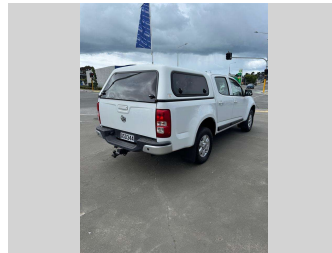

# 2016 Holden Colorado 4x4 LTvD/Cab 2.8

**Purchase Price** **\$25,995**  
Includes GST, Registration & Licensing

Finance may be available on this vehicle. Ask one of our friendly staff for more information.

Body Style  
**4 door, Ute**

Odometer  
**74,267 km**

Engine  
**2800 cc, Internal Combustion**

Fuel Type  
**Diesel**

Transmission  
**6-Speed Manual, 4WD**

Wheels  
**Factory Alloys**

VIN  
-

Interior  
**Blue-Grey, Cloth**