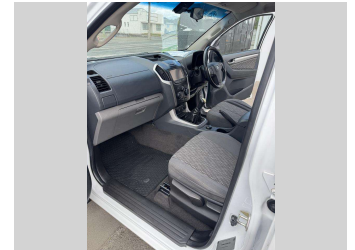

# 2016 Holden Colorado 4x4 LTvD/Cab 2.8

**Purchase Price** **\$25,995**  
Includes GST, Registration & Licensing

Finance may be available on this vehicle. Ask one of our friendly staff for more information.

Body Style  
**4 door, Ute**

Odometer  
**74,267 km**

Engine  
**2800 cc, Internal Combustion**

Fuel Type  
**Diesel**

Transmission  
**6-Speed Manual, 4WD**

Wheels  
**Factory Alloys**

VIN  
-

Interior  
**Blue-Grey, Cloth**