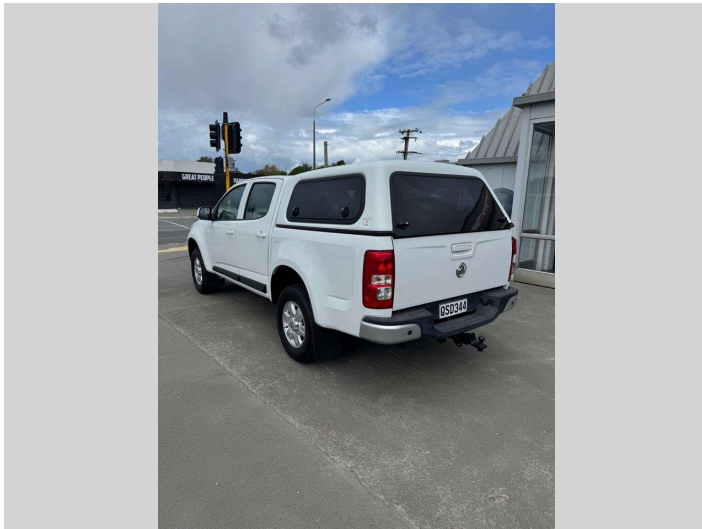

# 2016 Holden Colorado 4x4 LTvD/Cab 2.8

**Purchase Price** **\$25,995**  
Includes GST, Registration & Licensing

Finance may be available on this vehicle. Ask one of our friendly staff for more information.

Body Style  
**4 door, Ute**

Odometer  
**74,267 km**

Engine  
**2800 cc, Internal Combustion**

Fuel Type  
**Diesel**

Transmission  
**6-Speed Manual, 4WD**

Wheels  
**Factory Alloys**

VIN  
-

Interior  
**Blue-Grey, Cloth**