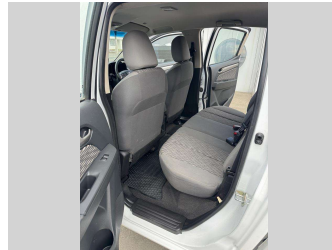

2016 Holden Colorado 4x4 LTvD/Cab 2.8

Purchase Price **\$25,995**
Includes GST, Registration & Licensing

Finance may be available on this vehicle. Ask one of our friendly staff for more information.

Gain peace of mind with Mechanical Breakdown Insurance. **Ask us how.**

Body Style
4 door, Ute

Odometer
74,267 km

Engine
2800 cc, Internal Combustion

Fuel Type
Diesel

Transmission
6-Speed Manual, 4WD

Wheels
Factory Alloys

VIN
-

Interior
Blue-Grey, Cloth