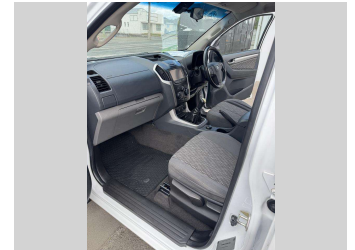

2016 Holden Colorado 4x4 LTvD/Cab 2.8

Purchase Price **\$25,995**
Includes GST, Registration & Licensing

Finance may be available on this vehicle. Ask one of our friendly staff for more information.

Gain peace of mind with Mechanical Breakdown Insurance. **Ask us how.**

Top features

- » Air Conditioning
- » Alloy wheels
- » Central Locking
- » Electric Mirrors
- » Electric windows
- » Hands free phone capab...
- » keyless entry
- » Keyless Entry
- » NZ NEW
- » Parking Sensors
- » Power steering
- » Power windows
- » Reverse sensors

Body Style
4 door, Ute

Odometer
74,267 km

Engine
2800 cc, Internal Combustion

Fuel Type
Diesel

Transmission
6-Speed Manual, 4WD

Wheels
Factory Alloys

VIN
-

Interior
Blue-Grey, Cloth