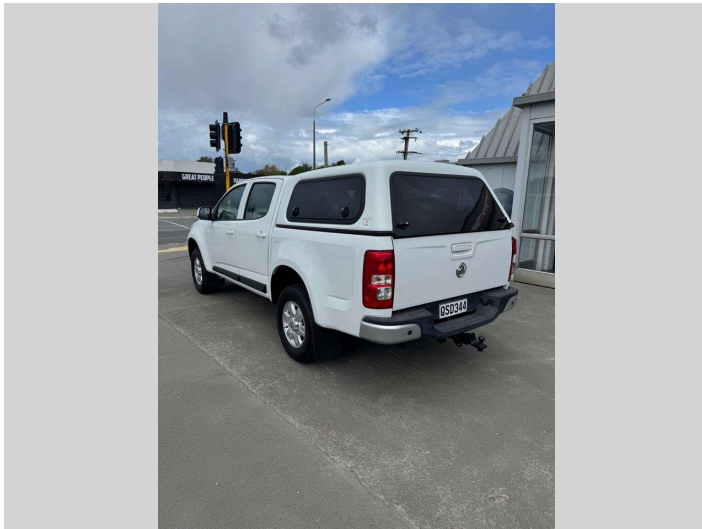

2016 Holden Colorado 4x4 LTvD/Cab 2.8

Purchase Price **\$25,995**
Includes GST, Registration & Licensing

Finance may be available on this vehicle. Ask one of our friendly staff for more information.

Gain peace of mind with Mechanical Breakdown Insurance. **Ask us how.**

Body Style
4 door, Ute

Odometer
74,267 km

Engine
2800 cc, Internal Combustion

Fuel Type
Diesel

Transmission
6-Speed Manual, 4WD

Wheels
Factory Alloys

VIN
-

Interior
Blue-Grey, Cloth