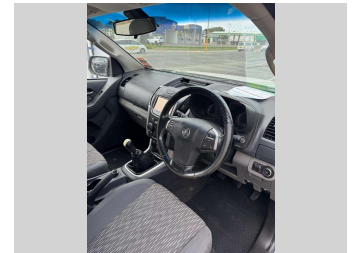

2016 Holden Colorado 4x4 LTvD/Cab 2.8

Purchase Price **\$25,995**
Includes GST, Registration & Licensing

Finance may be available on this vehicle. Ask one of our friendly staff for more information.

Gain peace of mind with Mechanical Breakdown Insurance. **Ask us how.**

Body Style
4 door, Ute

Odometer
74,267 km

Engine
2800 cc, Internal Combustion

Fuel Type
Diesel

Transmission
6-Speed Manual, 4WD

Wheels
Factory Alloys

VIN
-

Interior
Blue-Grey, Cloth