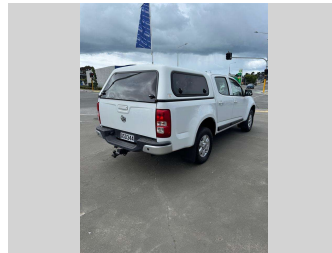

2016 Holden Colorado 4x4 LTvD/Cab 2.8

Purchase Price **\$25,995**
Includes GST, Registration & Licensing

Finance may be available on this vehicle. Ask one of our friendly staff for more information.

Gain peace of mind with Mechanical Breakdown Insurance. **Ask us how.**

Body Style
4 door, Ute

Odometer
74,267 km

Engine
2800 cc, Internal Combustion

Fuel Type
Diesel

Transmission
6-Speed Manual, 4WD

Wheels
Factory Alloys

VIN
-

Interior
Blue-Grey, Cloth