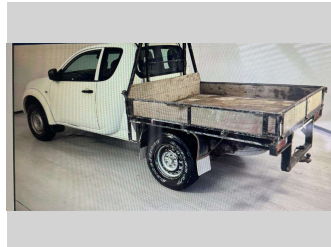

2014 Mitsubishi Triton 4WD Club Cab

Purchase Price **\$12,995**
Includes GST, Registration & Licensing

Finance may be available on this vehicle. Ask one of our friendly staff for more information.

Gain peace of mind with Mechanical Breakdown Insurance. **Ask us how.**

Top features

- » 4WD

Body Style
2 door, Ute

Odometer
203,395 km

Engine
2500 cc, Internal Combustion

Fuel Type
Diesel

Transmission
5-Speed Manual, 4WD

Wheels
-