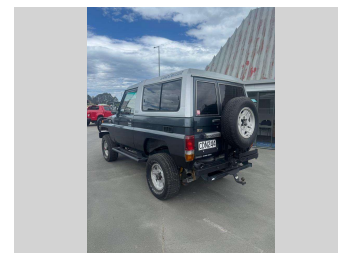

1991 Toyota Landcruiser FRP Top

Purchase Price **\$34,995**
Includes GST, Registration & Licensing

Finance may be available on this vehicle. Ask one of our friendly staff for more information.

Gain peace of mind with Mechanical Breakdown Insurance. **Ask us how.**

Top features

- » Alloy wheels
- » Bullbar
- » Power steering
- » Power windows

Body Style
3 door, SUV / 4x4

Odometer
185,466 km

Engine
4200 cc, Internal Combustion

Fuel Type
Diesel

Transmission
5-Speed Manual, 4WD