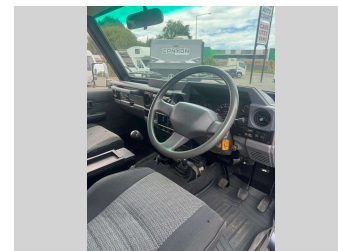

1991 Toyota Landcruiser FRP Top

Purchase Price **\$34,995**
Includes GST, Registration & Licensing

Finance may be available on this vehicle. Ask one of our friendly staff for more information.

Gain peace of mind with Mechanical Breakdown Insurance. **Ask us how.**

Top features

- » Alloy wheels
- » Bullbar
- » Power steering
- » Power windows

Body Style
3 door, SUV / 4x4

Odometer
185,466 km

Engine
4200 cc, Internal Combustion

Fuel Type
Diesel

Transmission
5-Speed Manual, 4WD