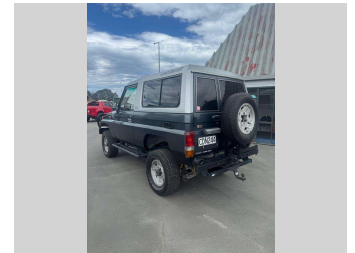

# 1991 Toyota Landcruiser FRP Top

**Purchase Price** **\$34,995**  
Includes GST, Registration & Licensing

Finance may be available on this vehicle. Ask one of our friendly staff for more information.

Gain peace of mind with Mechanical Breakdown Insurance. **Ask us how.**

**Top features**

- » Alloy wheels
- » Bullbar
- » Power steering
- » Power windows

**Body Style**  
3 door, SUV / 4x4

**Odometer**  
185,466 km

**Engine**  
4200 cc, Internal Combustion

**Fuel Type**  
Diesel