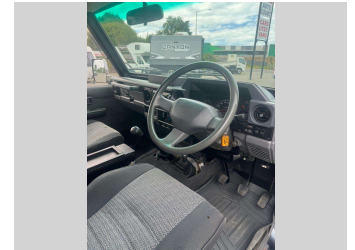

# 1991 Toyota Landcruiser FRP Top

**Purchase Price** **\$34,995**  
Includes GST, Registration & Licensing

Finance may be available on this vehicle. Ask one of our friendly staff for more information.

Gain peace of mind with Mechanical Breakdown Insurance. **Ask us how.**

**Top features**

- » Alloy wheels
- » Bullbar
- » Power steering
- » Power windows

**Body Style**  
3 door, SUV / 4x4

**Odometer**  
185,466 km

**Engine**  
4200 cc, Internal Combustion

**Fuel Type**  
Diesel