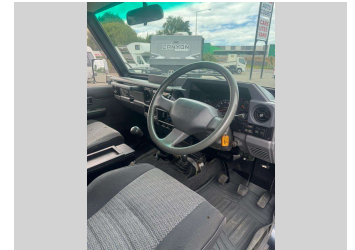

1991 Toyota Landcruiser FRP Top

Purchase Price **\$39,995**
Includes GST, Registration & Licensing

Finance may be available on this vehicle. Ask one of our friendly staff for more information.

Gain peace of mind with Mechanical Breakdown Insurance. **Ask us how.**

Top features

- » Alloy wheels
- » Bullbar
- » Power steering
- » Power windows

Body Style
3 door, SUV / 4x4

Odometer
185,466 km

Engine
4200 cc, Internal Combustion

Fuel Type
Diesel

Transmission
5-Speed Manual, 4WD